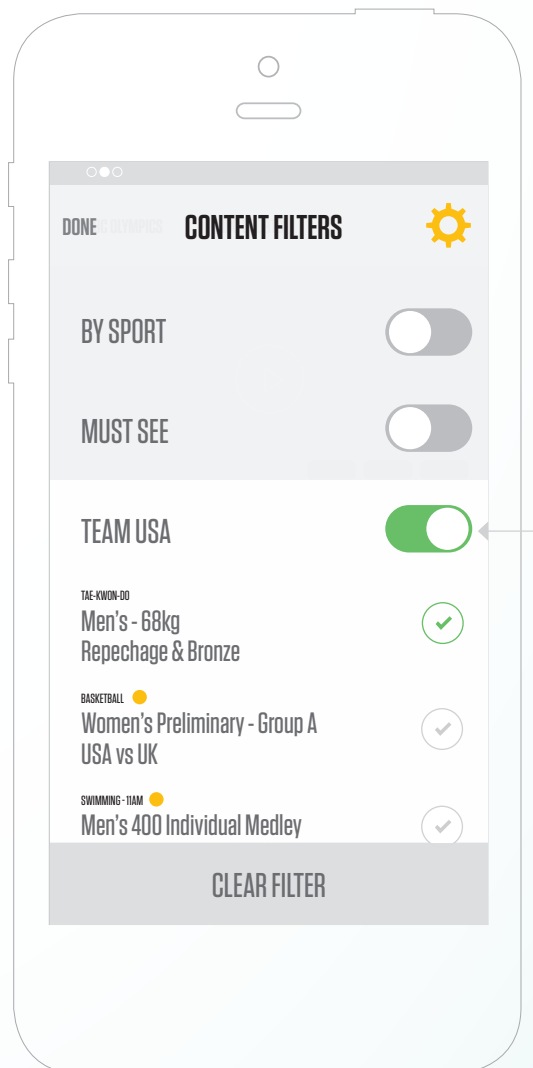

NBC SPORTS LIVE EXTRA - MOBILE APP - GLOBAL FILTER

Give the user the ability to 'shop' for their favorite sport/event/country, and athlete right from the moment the launch the application. All filtering options are now consolidated inside the 'Gear'. When user tap on the icon, they will evoke a global navigation that includes a robust filtering function that lets the user easily customize their experience.

1

A ONE STOP DESTINATION FOR EVERYTHING NBC OLYMPICS/SPORTS

1. Content Filter

- By Sport
- Must See
- Team USA
- Medal Events
- Athlete

3. My Watch List

3. About

4. Terms & Conditions

5. Privacy Policy

6. Schedule

And much more!

NBC SPORTS LIVE EXTRA - MOBILE APP - GLOBAL FILTER FLOW CHART

1

SETTINGS

This function will always be available for the users, always on top allowing easy access to filtering options and other app functions.

NBC SPORTS LIVE EXTRA - MOBILE APP - GLOBAL FILTER RESULTS PAGE

VIEW 1

2

NAV DEFAULT STATE

Section is highlighted letting the users know which NBC property they are on. Nav slides up, secondary navigation sticks to the top and settings icon slides below the secondary nav.