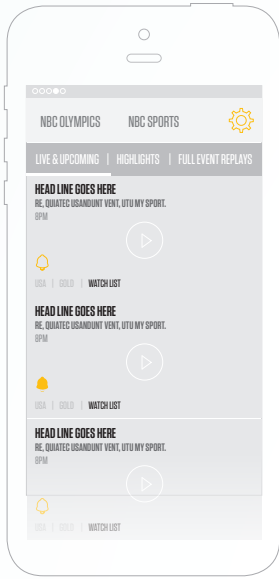

NBC SPORTS LIVE EXTRA - MOBILE APP - GLOBAL FILTER

Give the user the ability to 'shop' for their favorite sport/event/country, and athlete right from the moment the launch the application. All filtering options are now consolidated inside the 'Gear'. When user tap on the icon, they will evoke a global navigation that includes a robust filtering function that lets the user easily customize their experience.

1

A ONE STOP DESTINATION FOR EVERYTHING NBC OLYMPICS/SPORTS

1. Content Filter

- By Sport
- Must See
- Team USA
- Medal Events
- Athlete

3. My Watch List

3. About

4. Terms & Conditions

5. Privacy Policy

6. Schedule

And much more!

NBC SPORTS LIVE EXTRA - MOBILE APP - GLOBAL FILTER FLOW CHART

1

SETTINGS

This function will always be available for the users, always on top allowing easy access to filtering options and other app functions.

NBC SPORTS LIVE EXTRA - MOBILE APP - GLOBAL FILTER RESULTS PAGE

VIEW 1

2

NAV DEFAULT STATE

Section is highlighted letting the users know which NBC property they are on. Nav slides up, secondary navigation sticks to the top and settings icon slides below the secondary nav.