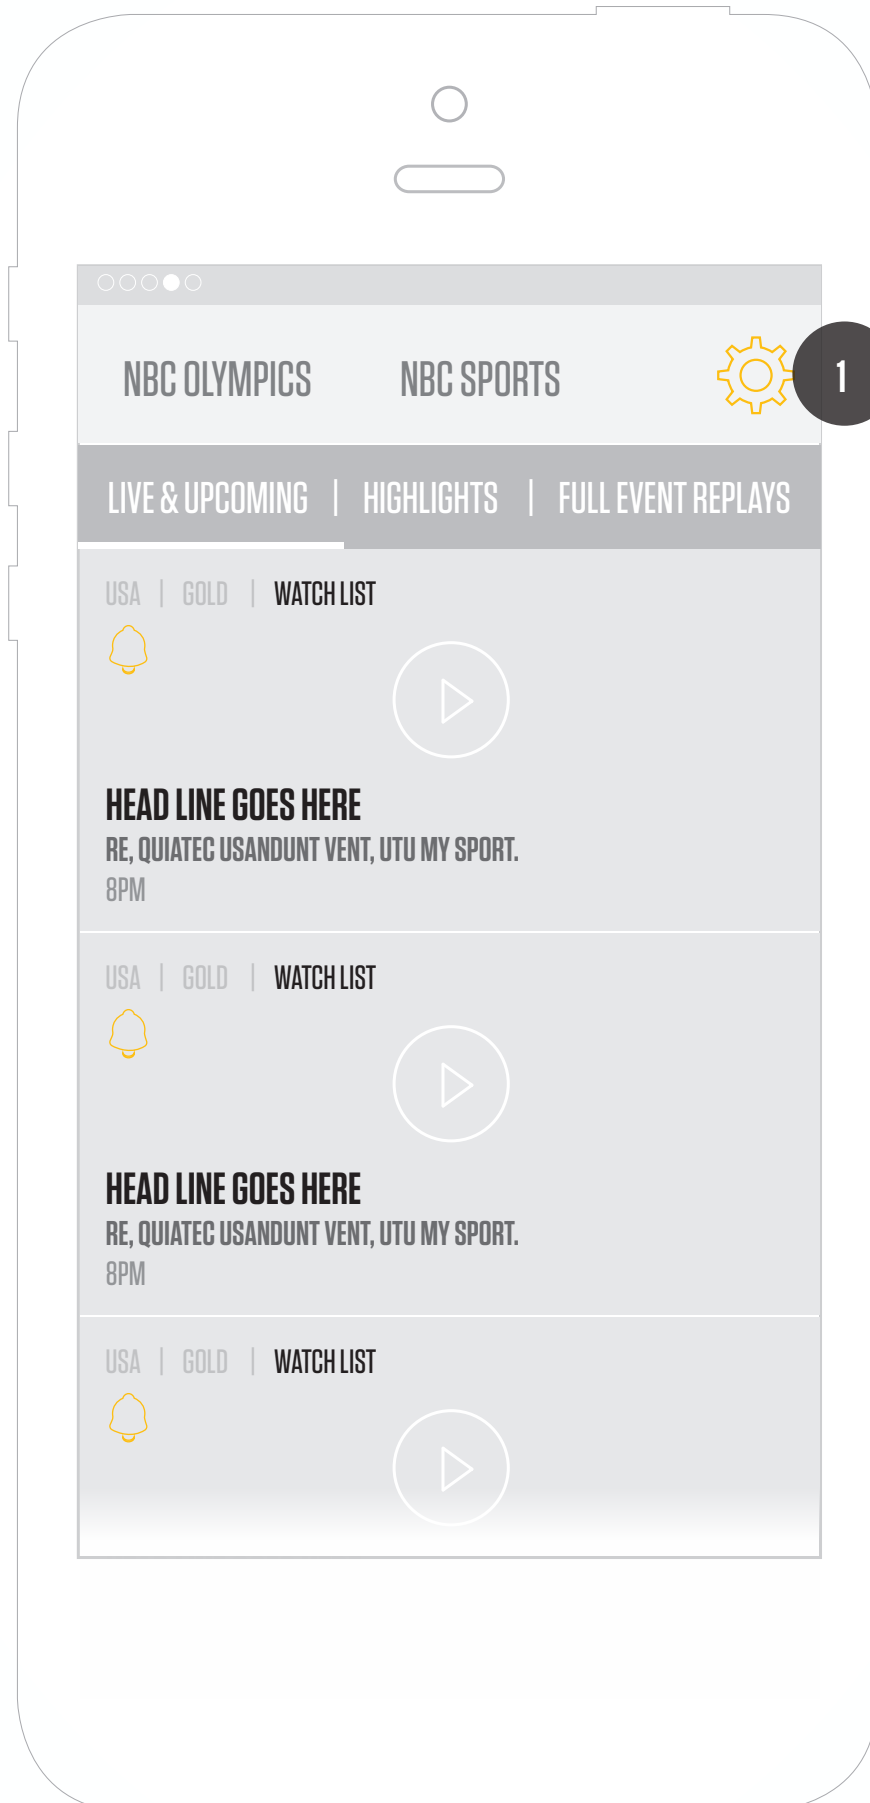

NBC SPORTS LIVE EXTRA - MOBILE APP - GLOBAL FILTER

Give the user the ability to 'shop' for their favorite sport/event/country, and athlete right from the moment the launch the application. All filtering options are now consolidated inside the 'Gear'. When user tap on the icon, they will evoke a global navigation that includes a robust filtering function that lets the user easily customize their experience.

1

A ONE STOP DESTINATION FOR EVERYTHING NBC OLYMPICS/SPORTS

1. Content Filter

- By Sport
- Must See
- Team USA
- Medal Events
- Athlete

3. My Watch List

3. About

4. Terms & Conditions

5. Privacy Policy

6. Schedule

And much more!

NBC SPORTS LIVE EXTRA - MOBILE APP - GLOBAL FILTER FLOW CHART

1

SETTINGS

This function will always be available for the users, always on top allowing easy access to filtering options and other app functions.

NBC SPORTS LIVE EXTRA - MOBILE APP - GLOBAL FILTER RESULTS PAGE

VIEW 1

2

NAV DEFAULT STATE

Section is highlighted letting the users know which NBC property they are on. Nav slides up, secondary navigation sticks to the top and settings icon slides below the secondary nav.