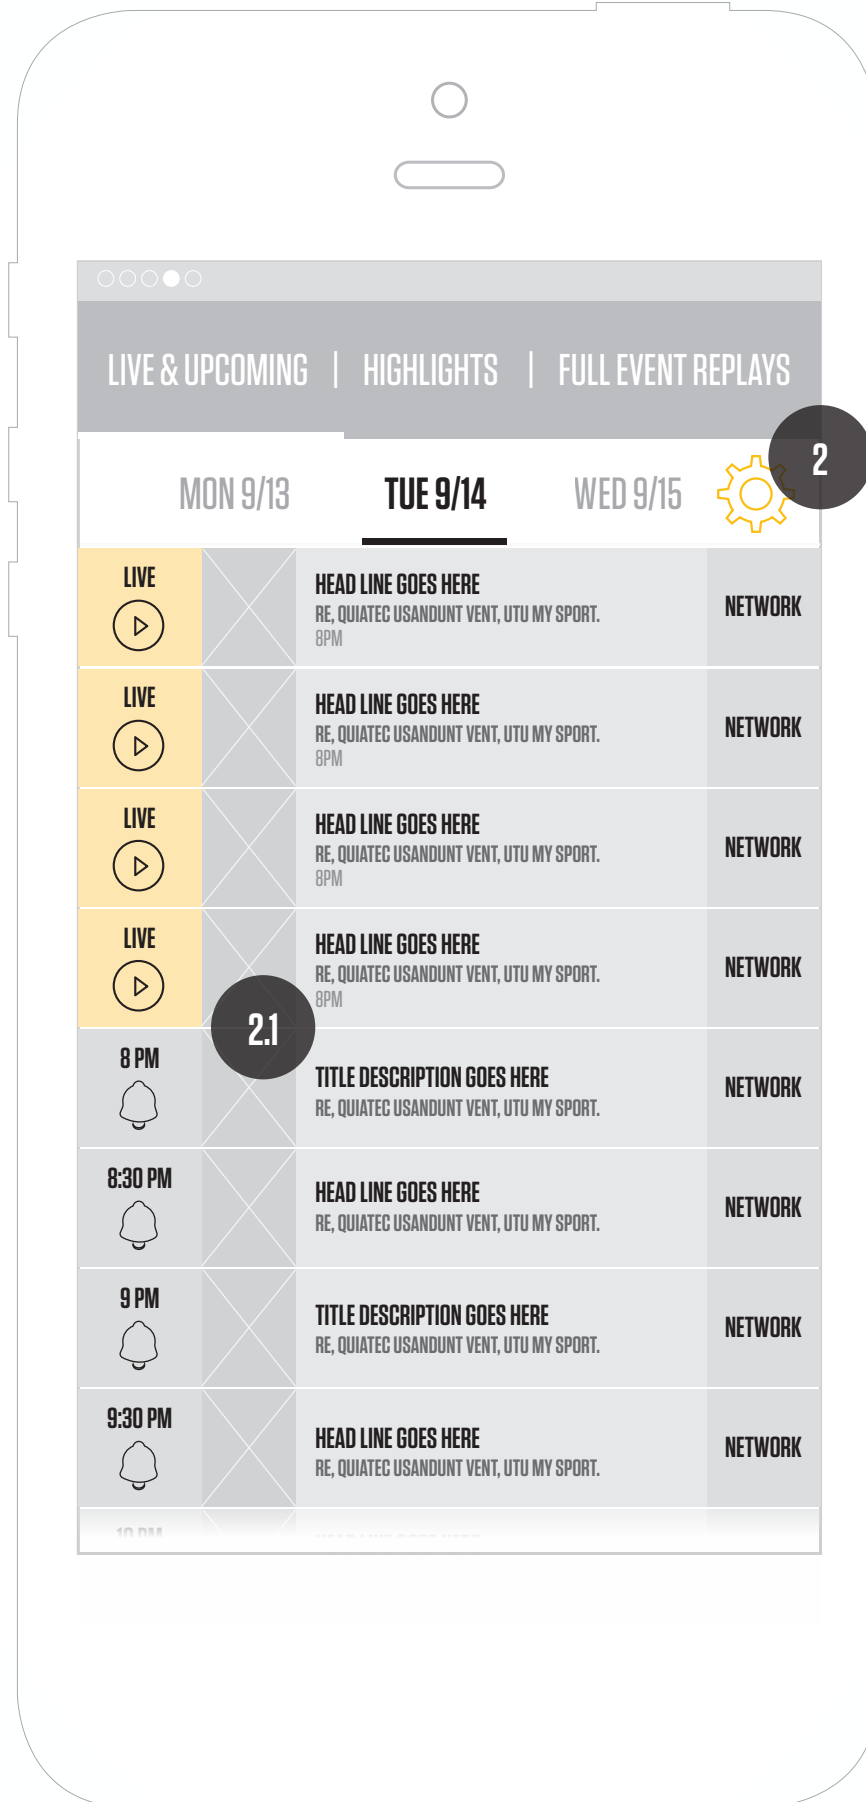

6. Schedule

And much more!

NBC SPORTS LIVE EXTRA - MOBILE APP - GLOBAL FILTER FLOW CHART

1

SETTINGS

This function will always be available for the users, always on top allowing easy access to filtering options and other app functions.

NBC SPORTS LIVE EXTRA - MOBILE APP - GLOBAL FILTER RESULTS PAGE

VIEW 1

2

NAV DEFAULT STATE

Section is highlighted letting the users know which NBC property they are on. Nav slides up, secondary navigation sticks to the top and settings icon slides below the secondary nav.

2.1

SPORT/PICTOGRAM

Sport picture and/or Olympic pictogram placement.

VIEW 2

NBC SPORTS LIVE EXTRA - MOBILE APP - GLOBAL FILTER RESULTS PAGE

VIEW 3

1

EXPANDING

When selection is expanded, the arrow turns into a minus sign; indicating that the selection can be closed.