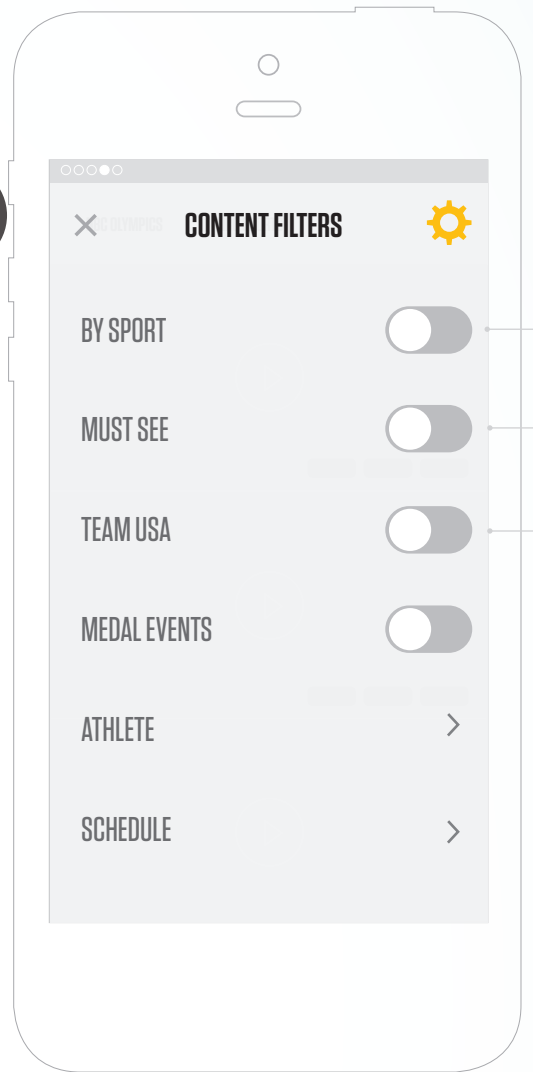

NBC SPORTS LIVE EXTRA - MOBILE APP - GLOBAL FILTER

Give the user the ability to 'shop' for their favorite sport/event/country, and athlete right from the moment the launch the application. All filtering options are now consolidated inside the 'Gear'. When user tap on the icon, they will evoke a global navigation that includes a robust filtering function that lets the user easily customize their experience.

1

A ONE STOP DESTINATION FOR EVERYTHING NBC OLYMPICS/SPORTS

1. Content Filter

- By Sport
- Must See
- Team USA
- Medal Events
- Athlete

3. My Watch List

3. About

4. Terms & Conditions

5. Privacy Policy

6. Schedule

And much more!

NBC SPORTS LIVE EXTRA - MOBILE APP - GLOBAL FILTER FLOW CHART

1

SETTINGS

This function will always be available for the users, always on top allowing easy access to filtering options and other app functions.

NBC SPORTS LIVE EXTRA - MOBILE APP - GLOBAL FILTER RESULTS PAGE

VIEW 1

2

NAV DEFAULT STATE

Section is highlighted letting the users know which NBC property they are on. Nav slides up, secondary navigation sticks to the top and settings icon slides below the secondary nav.