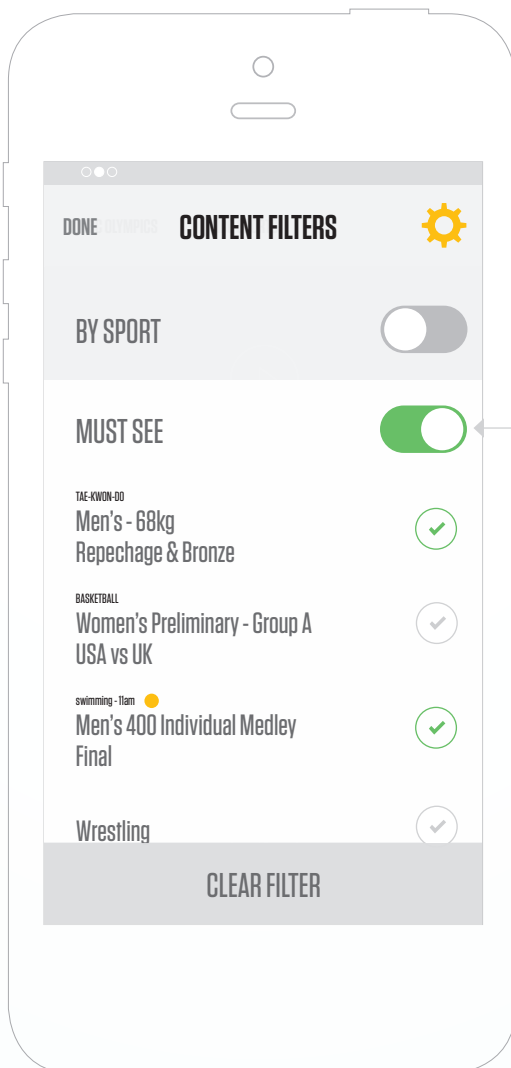

NBC SPORTS LIVE EXTRA - MOBILE APP - GLOBAL FILTER

Give the user the ability to 'shop' for their favorite sport/event/country, and athlete right from the moment the launch the application. All filtering options are now consolidated inside the 'Gear'. When user tap on the icon, they will evoke a global navigation that includes a robust filtering function that lets the user easily customize their experience.

1

A ONE STOP DESTINATION FOR EVERYTHING NBC OLYMPICS/SPORTS

1. Content Filter

- By Sport
- Must See
- Team USA
- Medal Events
- Athlete

3. My Watch List

3. About

4. Terms & Conditions

5. Privacy Policy

6. Schedule

And much more!

NBC SPORTS LIVE EXTRA - MOBILE APP - GLOBAL FILTER FLOW CHART

1

SETTINGS

This function will always be available for the users, always on top allowing easy access to filtering options and other app functions.

NBC SPORTS LIVE EXTRA - MOBILE APP - GLOBAL FILTER RESULTS PAGE

VIEW 1

2

NAV DEFAULT STATE

Section is highlighted letting the users know which NBC property they are on. Nav slides up, secondary navigation sticks to the top and settings icon slides below the secondary nav.