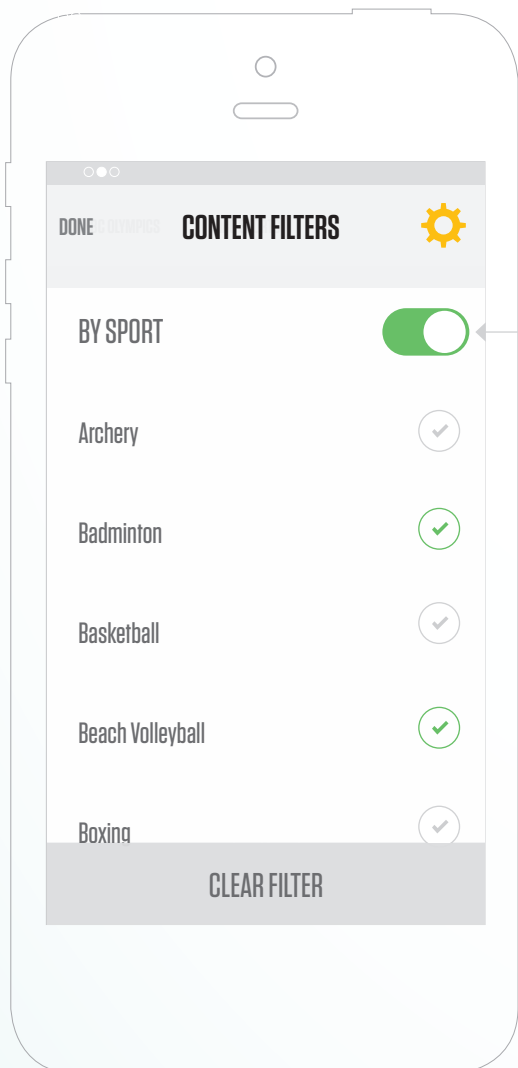

1

A ONE STOP DESTINATION FOR EVERYTHING NBC OLYMPICS/SPORTS

1. Content Filter

- By Sport
- Must See
- Team USA
- Medal Events
- Athlete

3. My Watch List

3. About

4. Terms & Conditions

5. Privacy Policy

6. Schedule

And much more!

NBC SPORTS LIVE EXTRA - MOBILE APP - GLOBAL FILTER FLOW CHART

1

SETTINGS

This function will always be available for the users, always on top allowing easy access to filtering options and other app functions.

NBC SPORTS LIVE EXTRA - MOBILE APP - GLOBAL FILTER RESULTS PAGE

VIEW 1

2

NAV DEFAULT STATE

Section is highlighted letting the users know which NBC property they are on. Nav slides up, secondary navigation sticks to the top and settings icon slides below the secondary nav.

2.1

SPORT/PICTOGRAM

Sport picture and/or Olympic pictogram placement.

VIEW 2

NBC SPORTS LIVE EXTRA - MOBILE APP - GLOBAL FILTER RESULTS PAGE

VIEW 3

1

EXPANDING