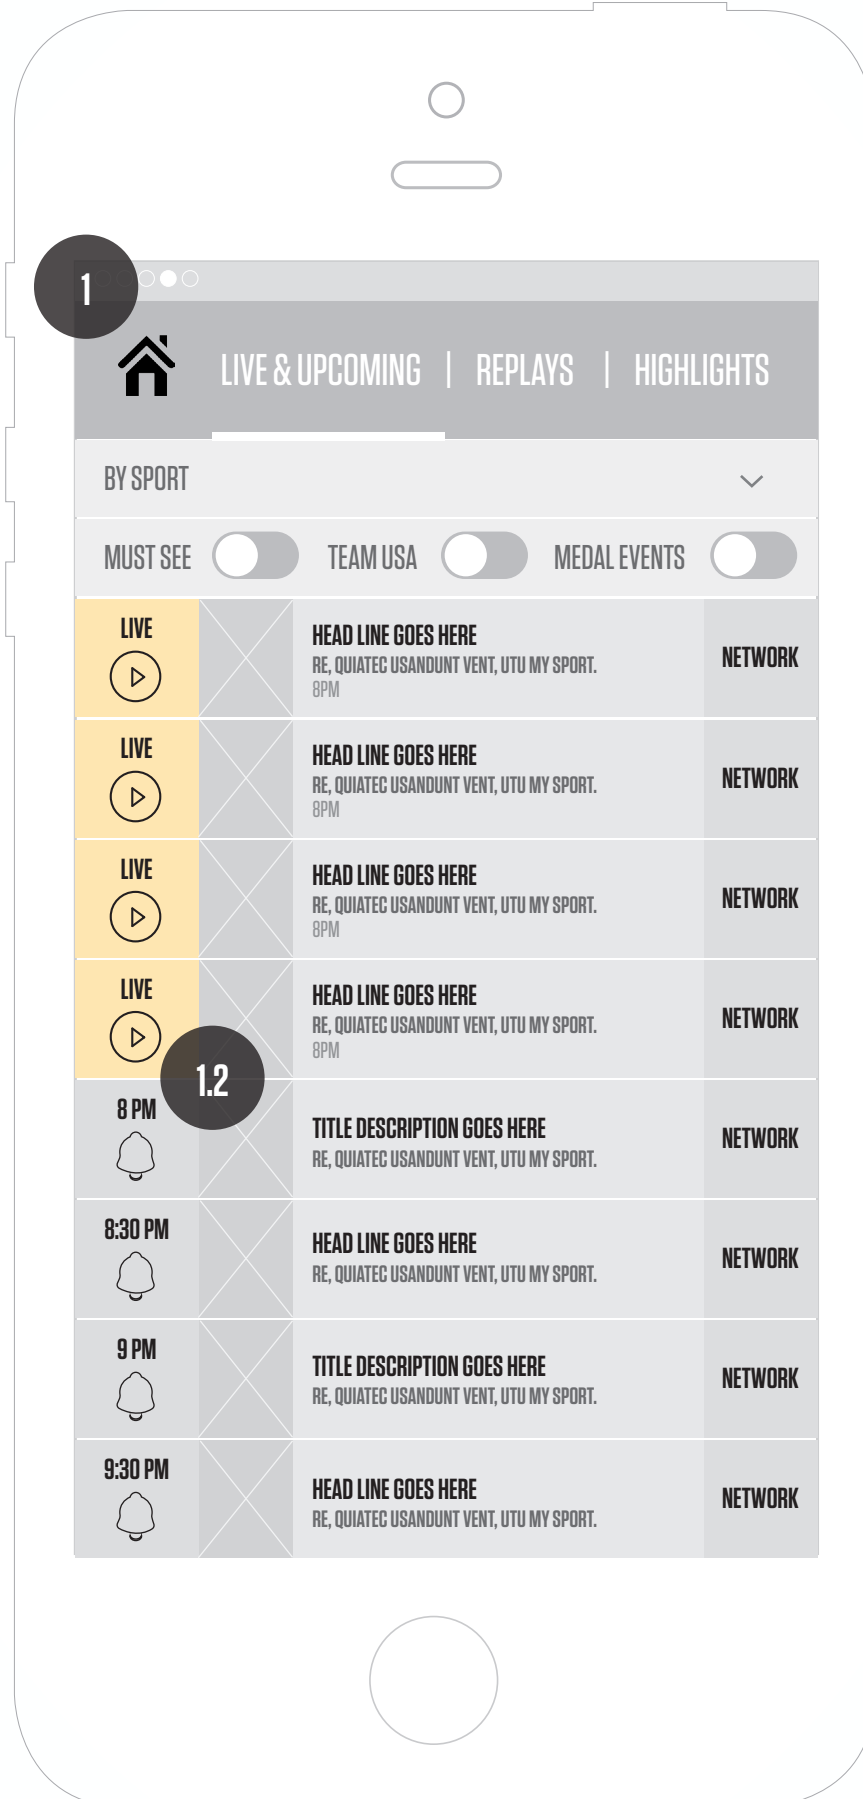

NBC SPORTS LIVE EXTRA - MOBILE APP - DASHBOARD

CLOSED, NO FILTER SELECTED

1

NAV DEFAULT STATE

Section is highlighted letting the users know which NBC property they are on. Nav slides up, secondary navigation sticks to the top. The home icon slides down next to Live & Upcoming, Replays, and Highlights.

1.2

SPORT/PICTOGRAM

Sport picture and/or Olympic pictogram placement.

NBC SPORTS LIVE EXTRA - MOBILE APP - DASHBOARD

BY SPORT - EXPANDED, NO FILTER SELECTED

NBC SPORTS LIVE EXTRA - MOBILE APP - DASHBOARD

SELECTED FILTERS

3

DONE

Tapping 'DONE' collapses the by sports menu/list allowing the user to see more of their selection/results.

NBC SPORTS LIVE EXTRA - MOBILE APP - DASHBOARD

COLLAPSED DASHBOARD

4.1

SCHEDULE TIME LINE

Appears when the user interacts/scrolls up to see more.

4

4

TAP '+' SYMBOL

Expands filters/dashboard. Allows the user to change their settings.