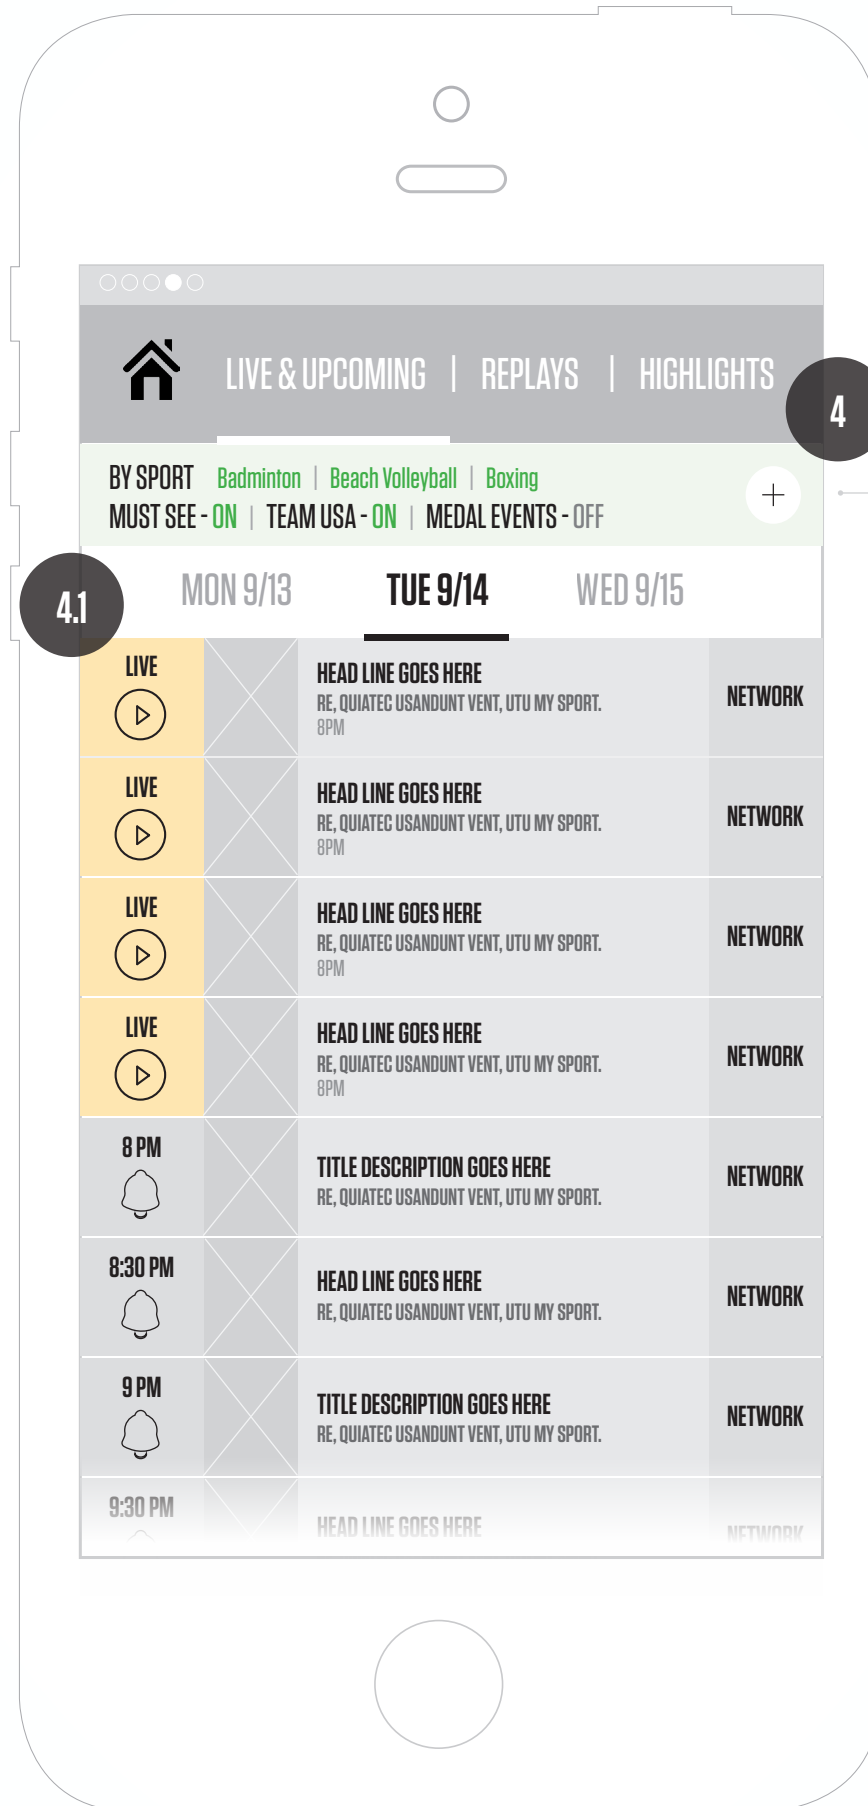

NBC SPORTS LIVE EXTRA - MOBILE APP - DASHBOARD

CLOSED, NO FILTER SELECTED

1

NAV DEFAULT STATE

Section is highlighted letting the users know which NBC property they are on. Nav slides up, secondary navigation sticks to the top. The home icon slides down next to Live & Upcoming, Replays, and Highlights.

1.2

SPORT/PICTOGRAM

Sport picture and/or Olympic pictogram placement.

NBC SPORTS LIVE EXTRA - MOBILE APP - DASHBOARD

BY SPORT - EXPANDED, NO FILTER SELECTED

NBC SPORTS LIVE EXTRA - MOBILE APP - DASHBOARD

SELECTED FILTERS

3

DONE

Tapping 'DONE' collapses the by sports menu/list allowing the user to see more of their selection/results.

NBC SPORTS LIVE EXTRA - MOBILE APP - DASHBOARD

COLLAPSED DASHBOARD

4.1

SCHEDULE TIME LINE

Appears when the user interacts/scrolls up to see more.

4

4

TAP '+' SYMBOL

Expands filters/dashboard. Allows the user to change their settings.