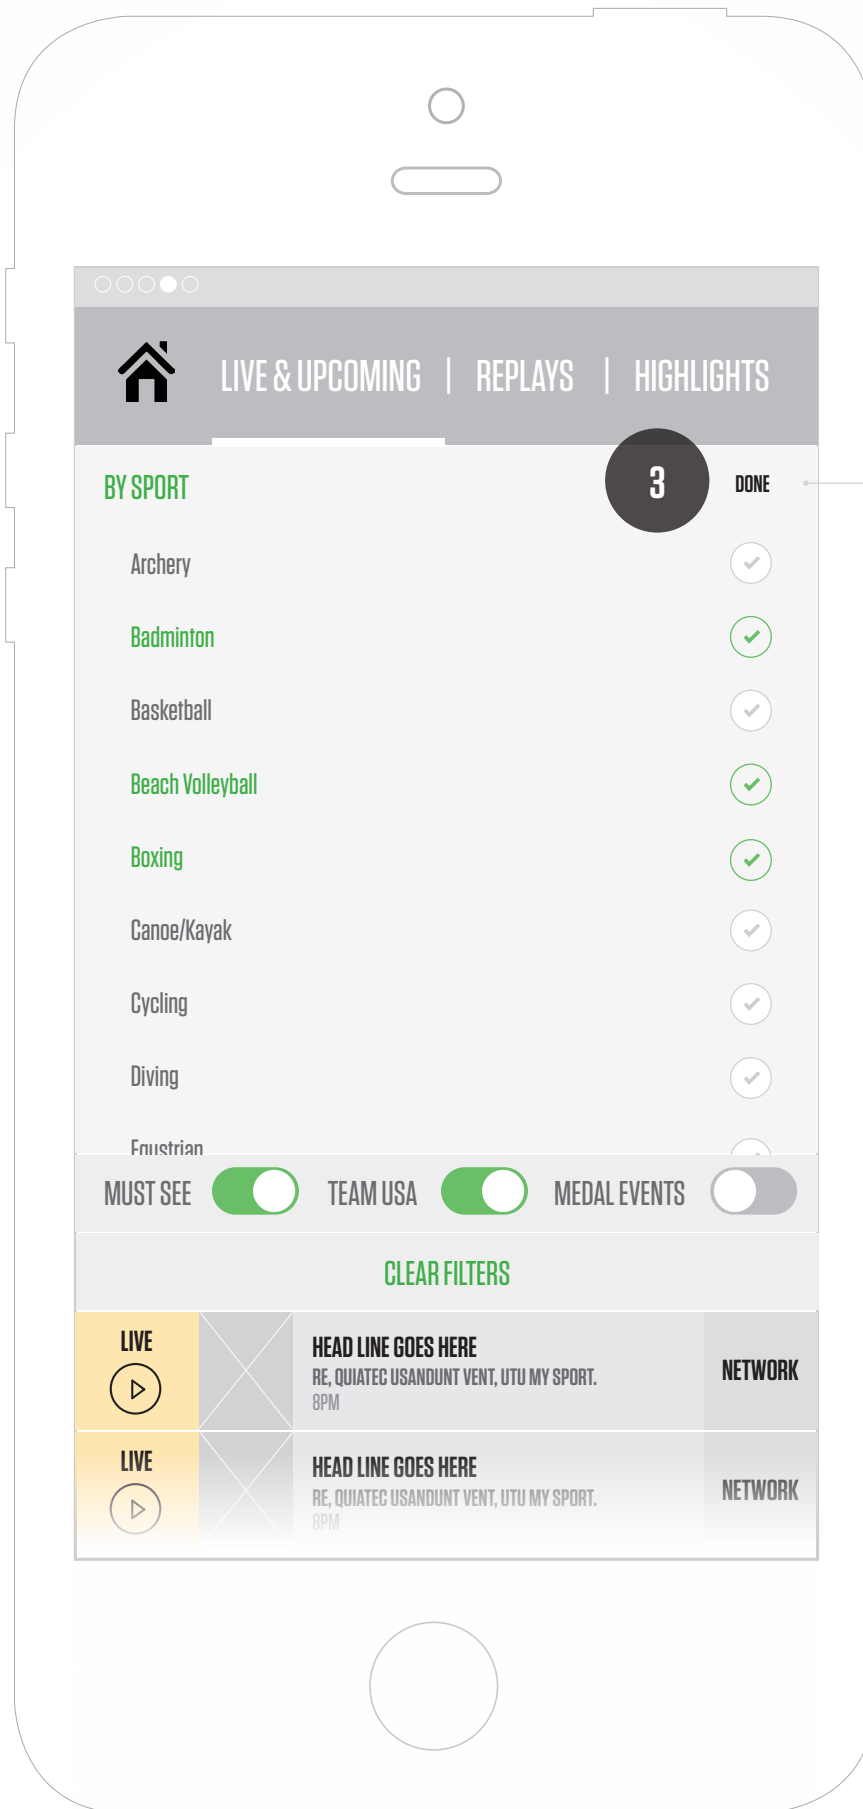

NBC SPORTS LIVE EXTRA - MOBILE APP - DASHBOARD

CLOSED, NO FILTER SELECTED

1

NAV DEFAULT STATE

Section is highlighted letting the users know which NBC property they are on. Nav slides up, secondary navigation sticks to the top. The home icon slides down next to Live & Upcoming, Replays, and Highlights.

1.2

SPORT/PICTOGRAM

Sport picture and/or Olympic pictogram placement.

NBC SPORTS LIVE EXTRA - MOBILE APP - DASHBOARD

BY SPORT - EXPANDED, NO FILTER SELECTED

NBC SPORTS LIVE EXTRA - MOBILE APP - DASHBOARD

SELECTED FILTERS

3

DONE

Tapping 'DONE' collapses the by sports menu/list allowing the user to see more of their selection/results.

NBC SPORTS LIVE EXTRA - MOBILE APP - DASHBOARD

COLLAPSED DASHBOARD

4.1

SCHEDULE TIME LINE

Appears when the user interacts/scrolls up to see more.

4

4

TAP '+' SYMBOL

Expands filters/dashboard. Allows the user to change their settings.