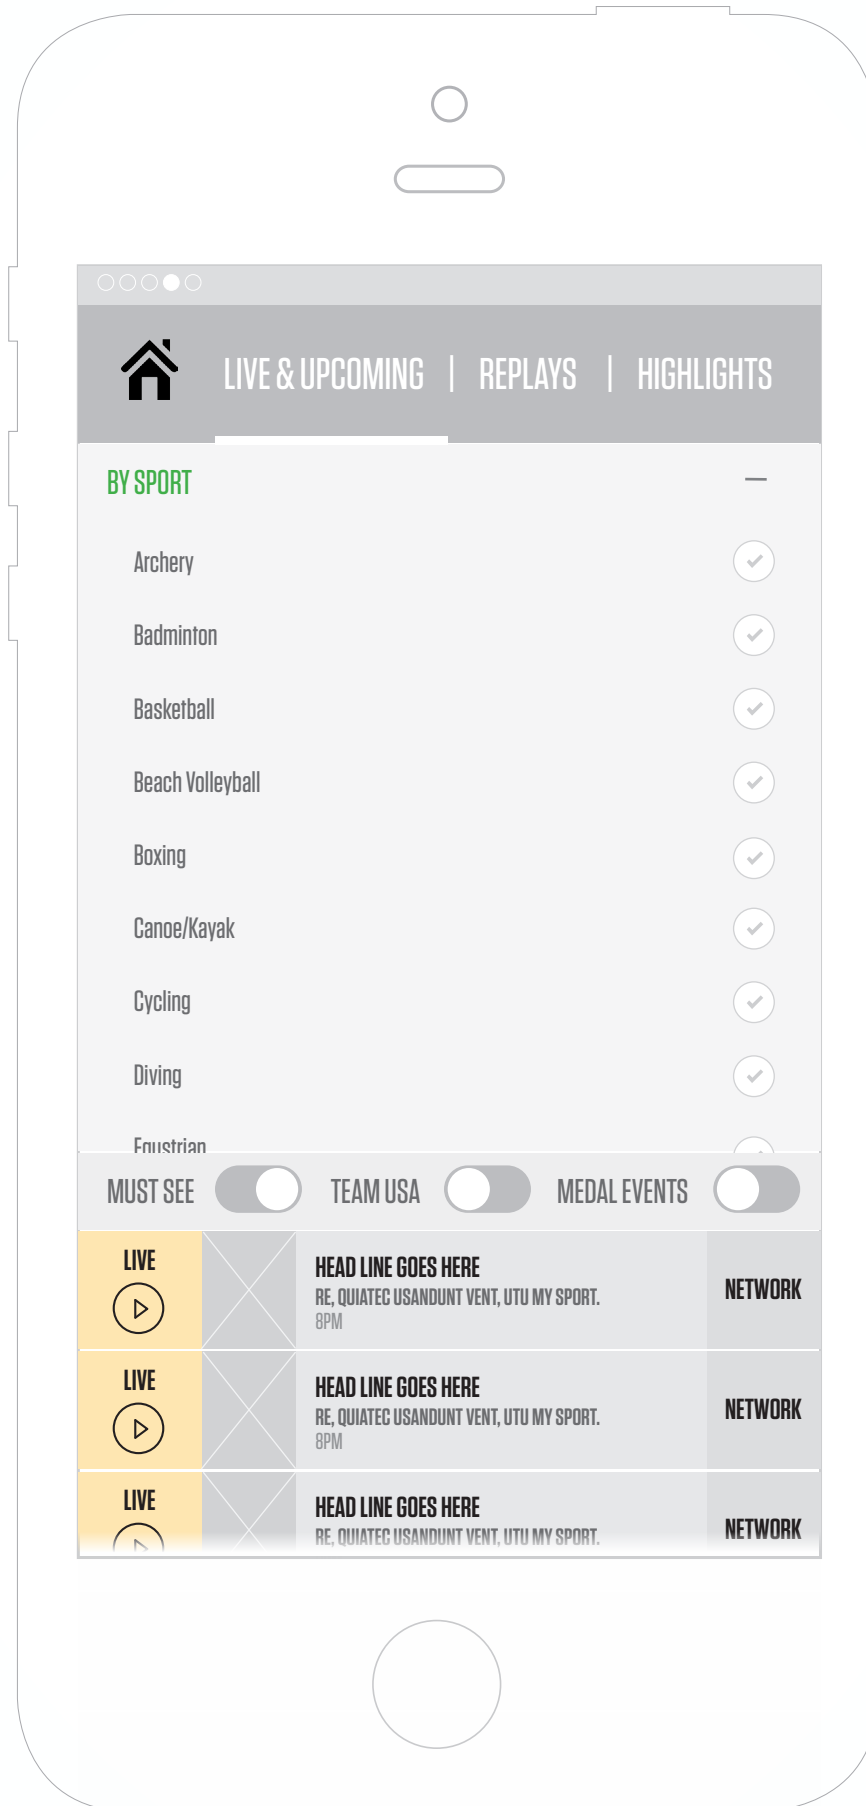

NBC SPORTS LIVE EXTRA - MOBILE APP - DASHBOARD

CLOSED, NO FILTER SELECTED

1

NAV DEFAULT STATE

Section is highlighted letting the users know which NBC property they are on. Nav slides up, secondary navigation sticks to the top. The home icon slides down next to Live & Upcoming, Replays, and Highlights.

1.2

SPORT/PICTOGRAM

Sport picture and/or Olympic pictogram placement.

NBC SPORTS LIVE EXTRA - MOBILE APP - DASHBOARD

BY SPORT - EXPANDED, NO FILTER SELECTED

NBC SPORTS LIVE EXTRA - MOBILE APP - DASHBOARD

SELECTED FILTERS

3

DONE

Tapping 'DONE' collapses the by sports menu/list allowing the user to see more of their selection/results.

NBC SPORTS LIVE EXTRA - MOBILE APP - DASHBOARD

COLLAPSED DASHBOARD

4.1

SCHEDULE TIME LINE

Appears when the user interacts/scrolls up to see more.

4

4

TAP '+' SYMBOL

Expands filters/dashboard. Allows the user to change their settings.